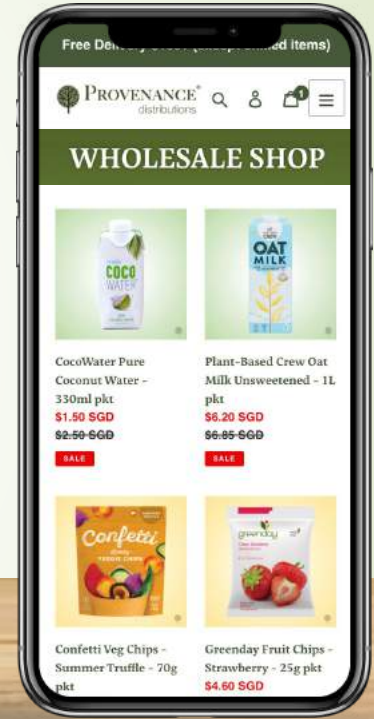

ONLINE PURCHASING